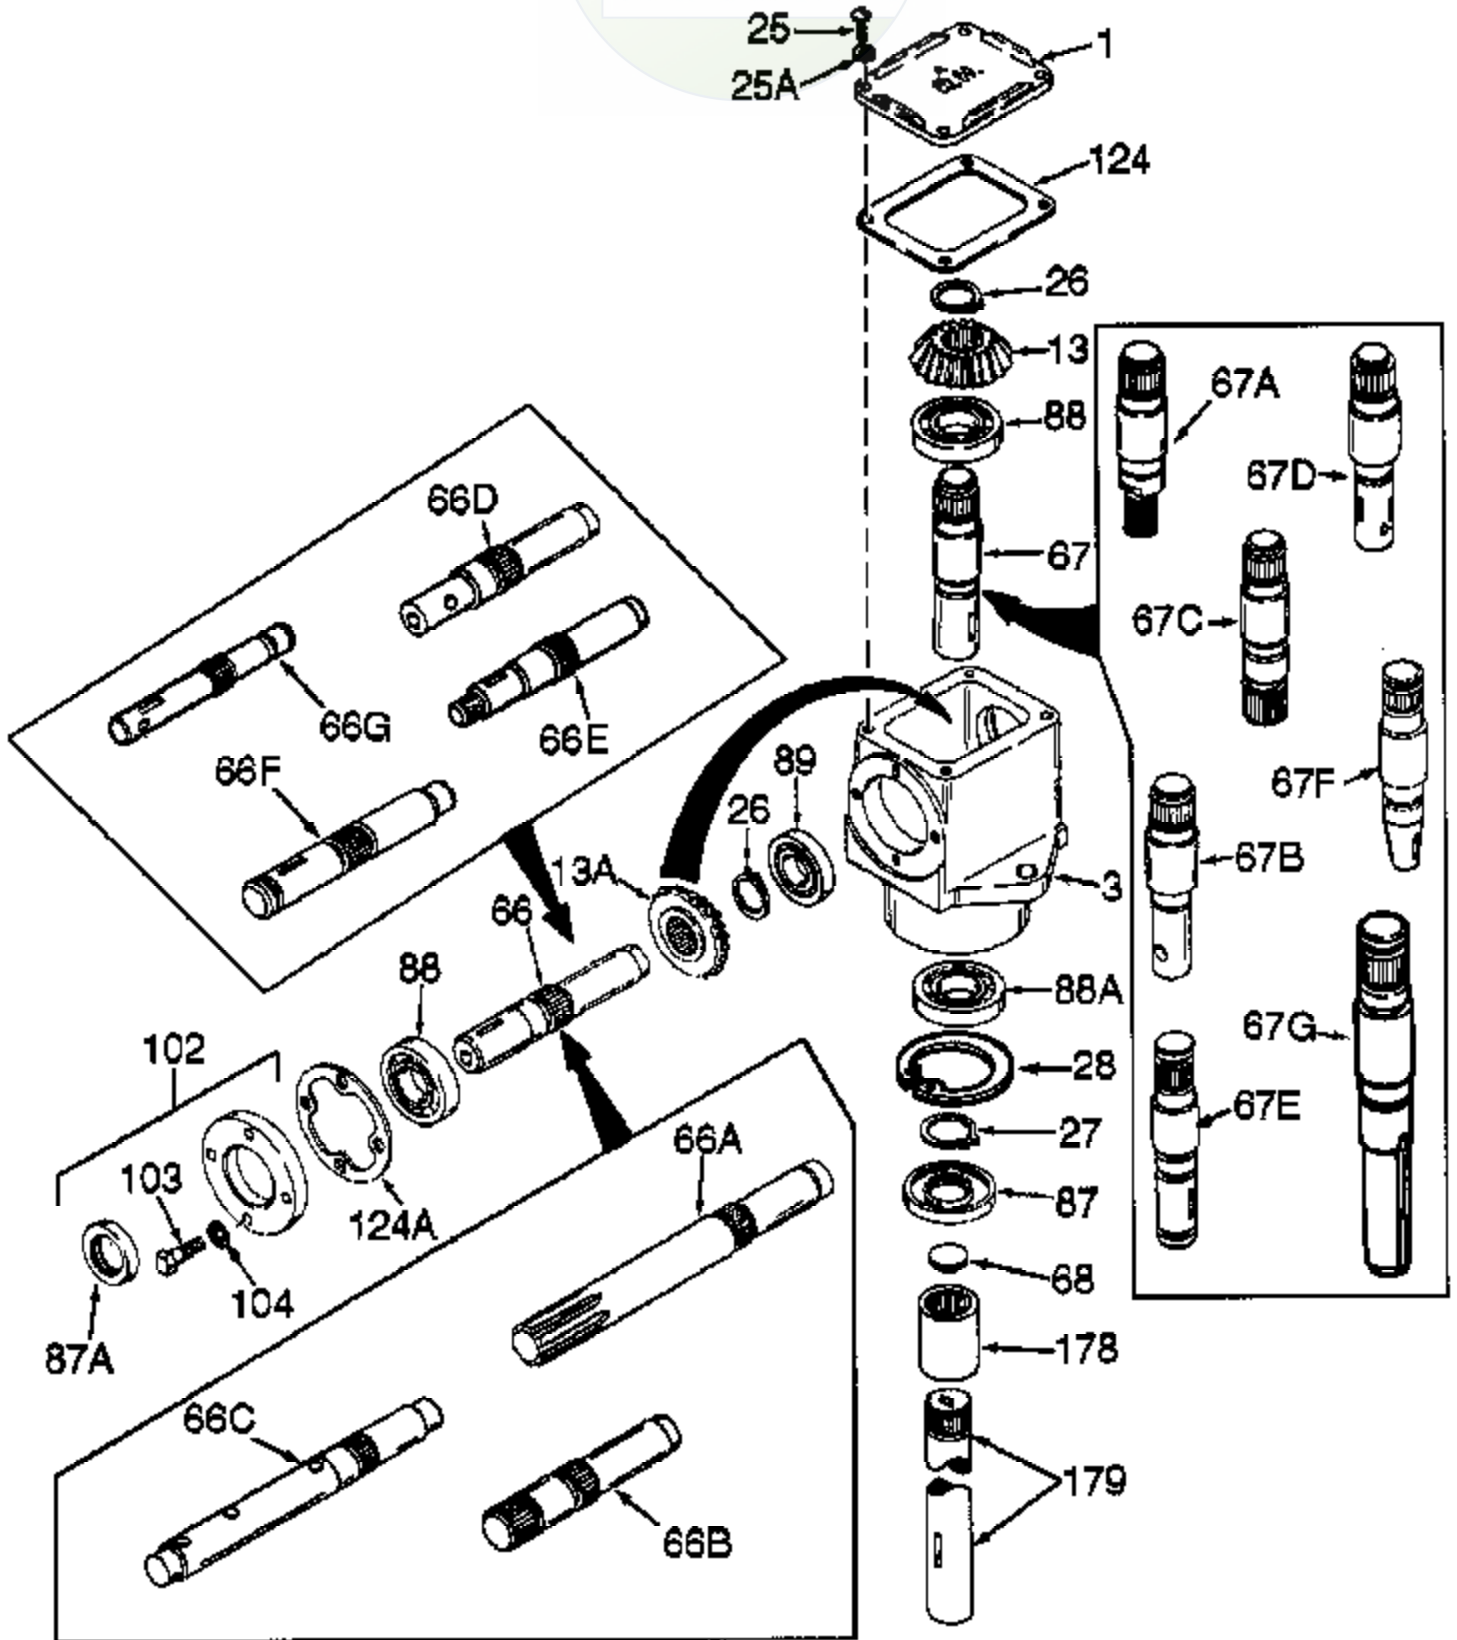

JOIST

SICHER IST DAS:
DAS ORIGINAL

Ref #	Part Number	Qty	Description
1	772069		Right Hand Cover
3	770026A		Right Angle Drive Housing
13A	778046		Miter Gear (22 teeth)(7/8" ID)
13	778046		Miter Gear (22 teeth)(7/8" ID)
25	792025		Screw, 10-24 x 1/2"
26	788018		Snap Ring
27	788019		Snap Ring
66D	776132		Input Shaft (5-7/32" long)
67	776113		Output Shaft (4-17/32" long)
87A	788031		Oil Seal
87	788029		Oil Seal
88A	780034		Ball Bearing
88	780034	RAD-2463-P91	Ball Bearing
89	780024	Peerless	Ball Bearing
102	786029		Retainer Cap & Seal (Incl. 87A & 103)
103	792026		Screw, 1/4-20 x 7/8"
124	788028		Cover Gasket
124A	788030B		Cap Gasket

RAD-2463-P91 Page 2 of 2
Peerless